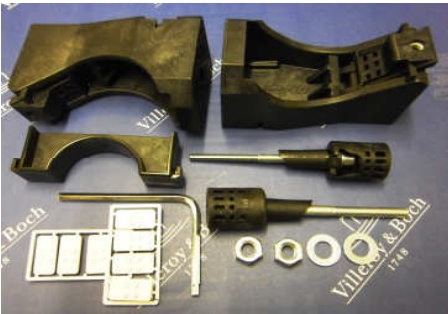

CODE 92020061

Chrome cistern plugs
(for side/rear entry cisterns-blanking plug to cover side hole if plumbed to the rear)
Grohe 37375000

CODE 84180061

Stratos flushing valve c/w button no longer available

CODE 99190000

Donut washer
(fitting pack to fix cc cistern to cc pan)

CODE 92280061

Cistern fittings to replace old Opera/Amadea pull up knob flush valves

PAN FIXINGS

CODE 92181600

Subway/Aveo (shuttlecock) black bush
c/w grub screw

CODE 92182501

Subway wall hung (silver bullets) pan
fixings

CODE 92221500

Supra - Fix fixing set

CODE 92082401

BTW Pan Brackets-Grey Lshape

BASIN FIXINGS

CODE 92206101

Smart Fix trap cover fixing set

SEAT FIXINGS

	CODE	DESCRIPTION
	99575061	Subway & Aveo seat hinge pack
	9955Q061	Subway & Aveo quick release seat hinge pack
	92189600	Tightening set for seat hinges
	99500161	Magnum seat hinges
	99665061	Subway compact seat hinges chrome
	92205261	BTW Sunny Hommage seat hinges chrome BF4