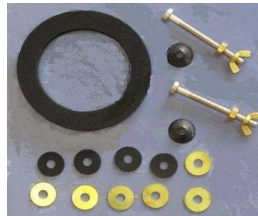

CODE 92071200

10mm Chrome pipe for service valve
(from service valve to filling valve inside cc cistern)

CODE 92071100

Angled service valve (for inside cc cistern)

CODE 92020001

White cistern plugs
(for side/rear entry cisterns-blanking plug to cover side hole if plumbed to the rear)

CODE 92020061

Chrome cistern plugs
(for side/rear entry cisterns-blanking plug to cover side hole if plumbed to the rear)
Grohe 37375000

CODE 84180061

Stratos flushing valve c/w button no longer available

CODE 99190000

Donut washer
(fitting pack to fix cc cistern to cc pan)

CODE 92280061

Cistern fittings to replace old Opera/Amadea pull up knob flush valves

PAN FIXINGS

CODE 92181600

Subway/Aveo (shuttlecock) black bush
c/w grub screw

CODE 92182501

Subway wall hung (silver bullets) pan
fixings

CODE 92221500

Supra - Fix fixing set

CODE 92082401

BTW Pan Brackets-Grey Lshape

BASIN FIXINGS

CODE 92206101